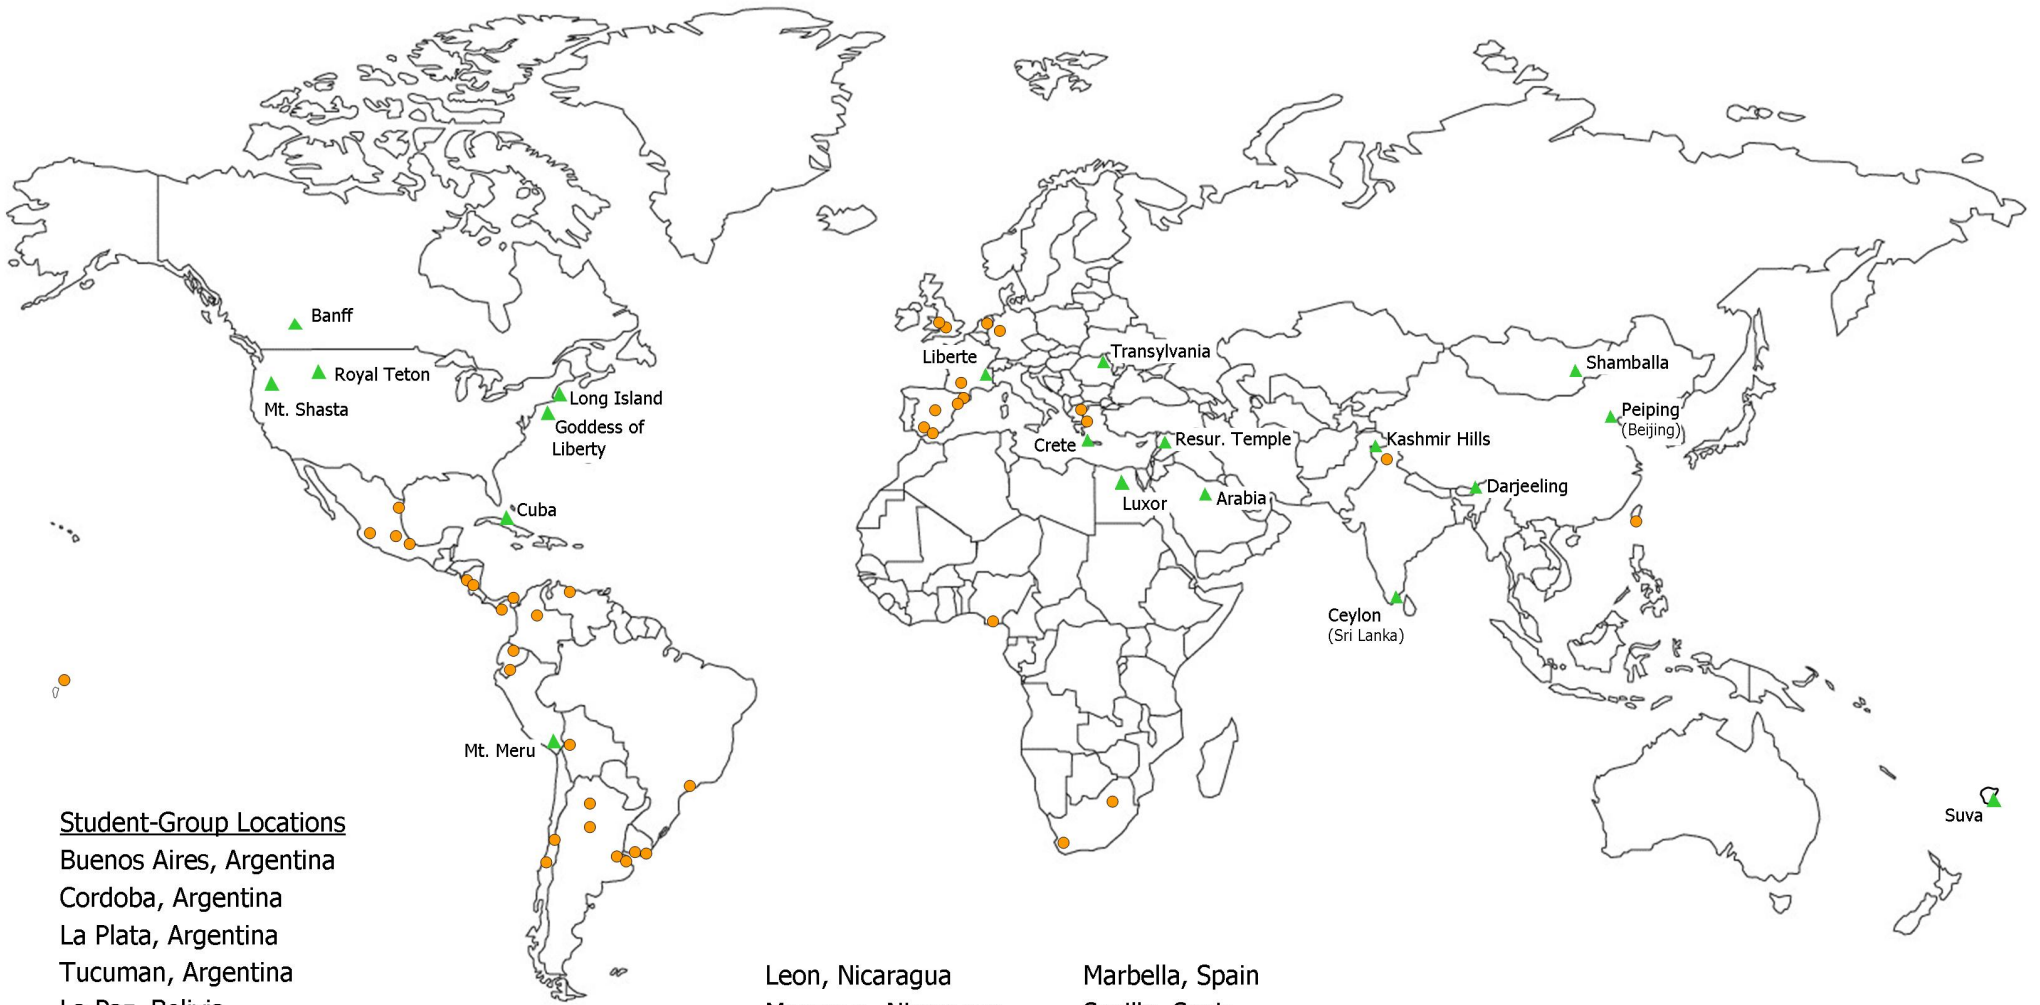

Transmission of the Flame Map, May, 2013, page 1 of 2
Locations for Ascended Master Teaching Foundation and Grupo Serapis Bey de Panama'

Student-Group Locations

- Buenos Aires, Argentina
- Cordoba, Argentina
- La Plata, Argentina
- Tucuman, Argentina
- La Paz, Bolivia
- Sao Paulo, Brazil
- Santiago, Chile
- Valparaiso, Chile
- Bogota, Colombia
- Quito, Ecuador
- Vilcabamba, Loja, Ecuador
- Campagne, France
- Dinslaken, Germany

- Athens, Greece
- Thessaloniki, Greece
- Haridwar, Uttarakhand, India
- Guadalajara, Mexico
- Mexico City, Mexico
- Monterrey, Mexico
- Veracruz, Mexico
- Amsterdam, Netherlands

- Leon, Nicaragua
- Managua, Nicaragua
- Port Harcourt, Nigeria
- Chitre, Panama
- Panama City, Panama
- Cape Town, South Africa
- Morningside, South Africa
- Barcelona, Spain
- Girona, Spain
- Madrid, Spain

- Marbella, Spain
- Sevilla, Spain
- Papeete, Tahiti
- Kaohsiung, Taiwan
- Wheatley, Oxford, UK
- Powys, Wales, UK
- See other map for USA
- Montevideo, Uruguay
- Punta Del Este, Uruguay
- Caracas, Venezuela